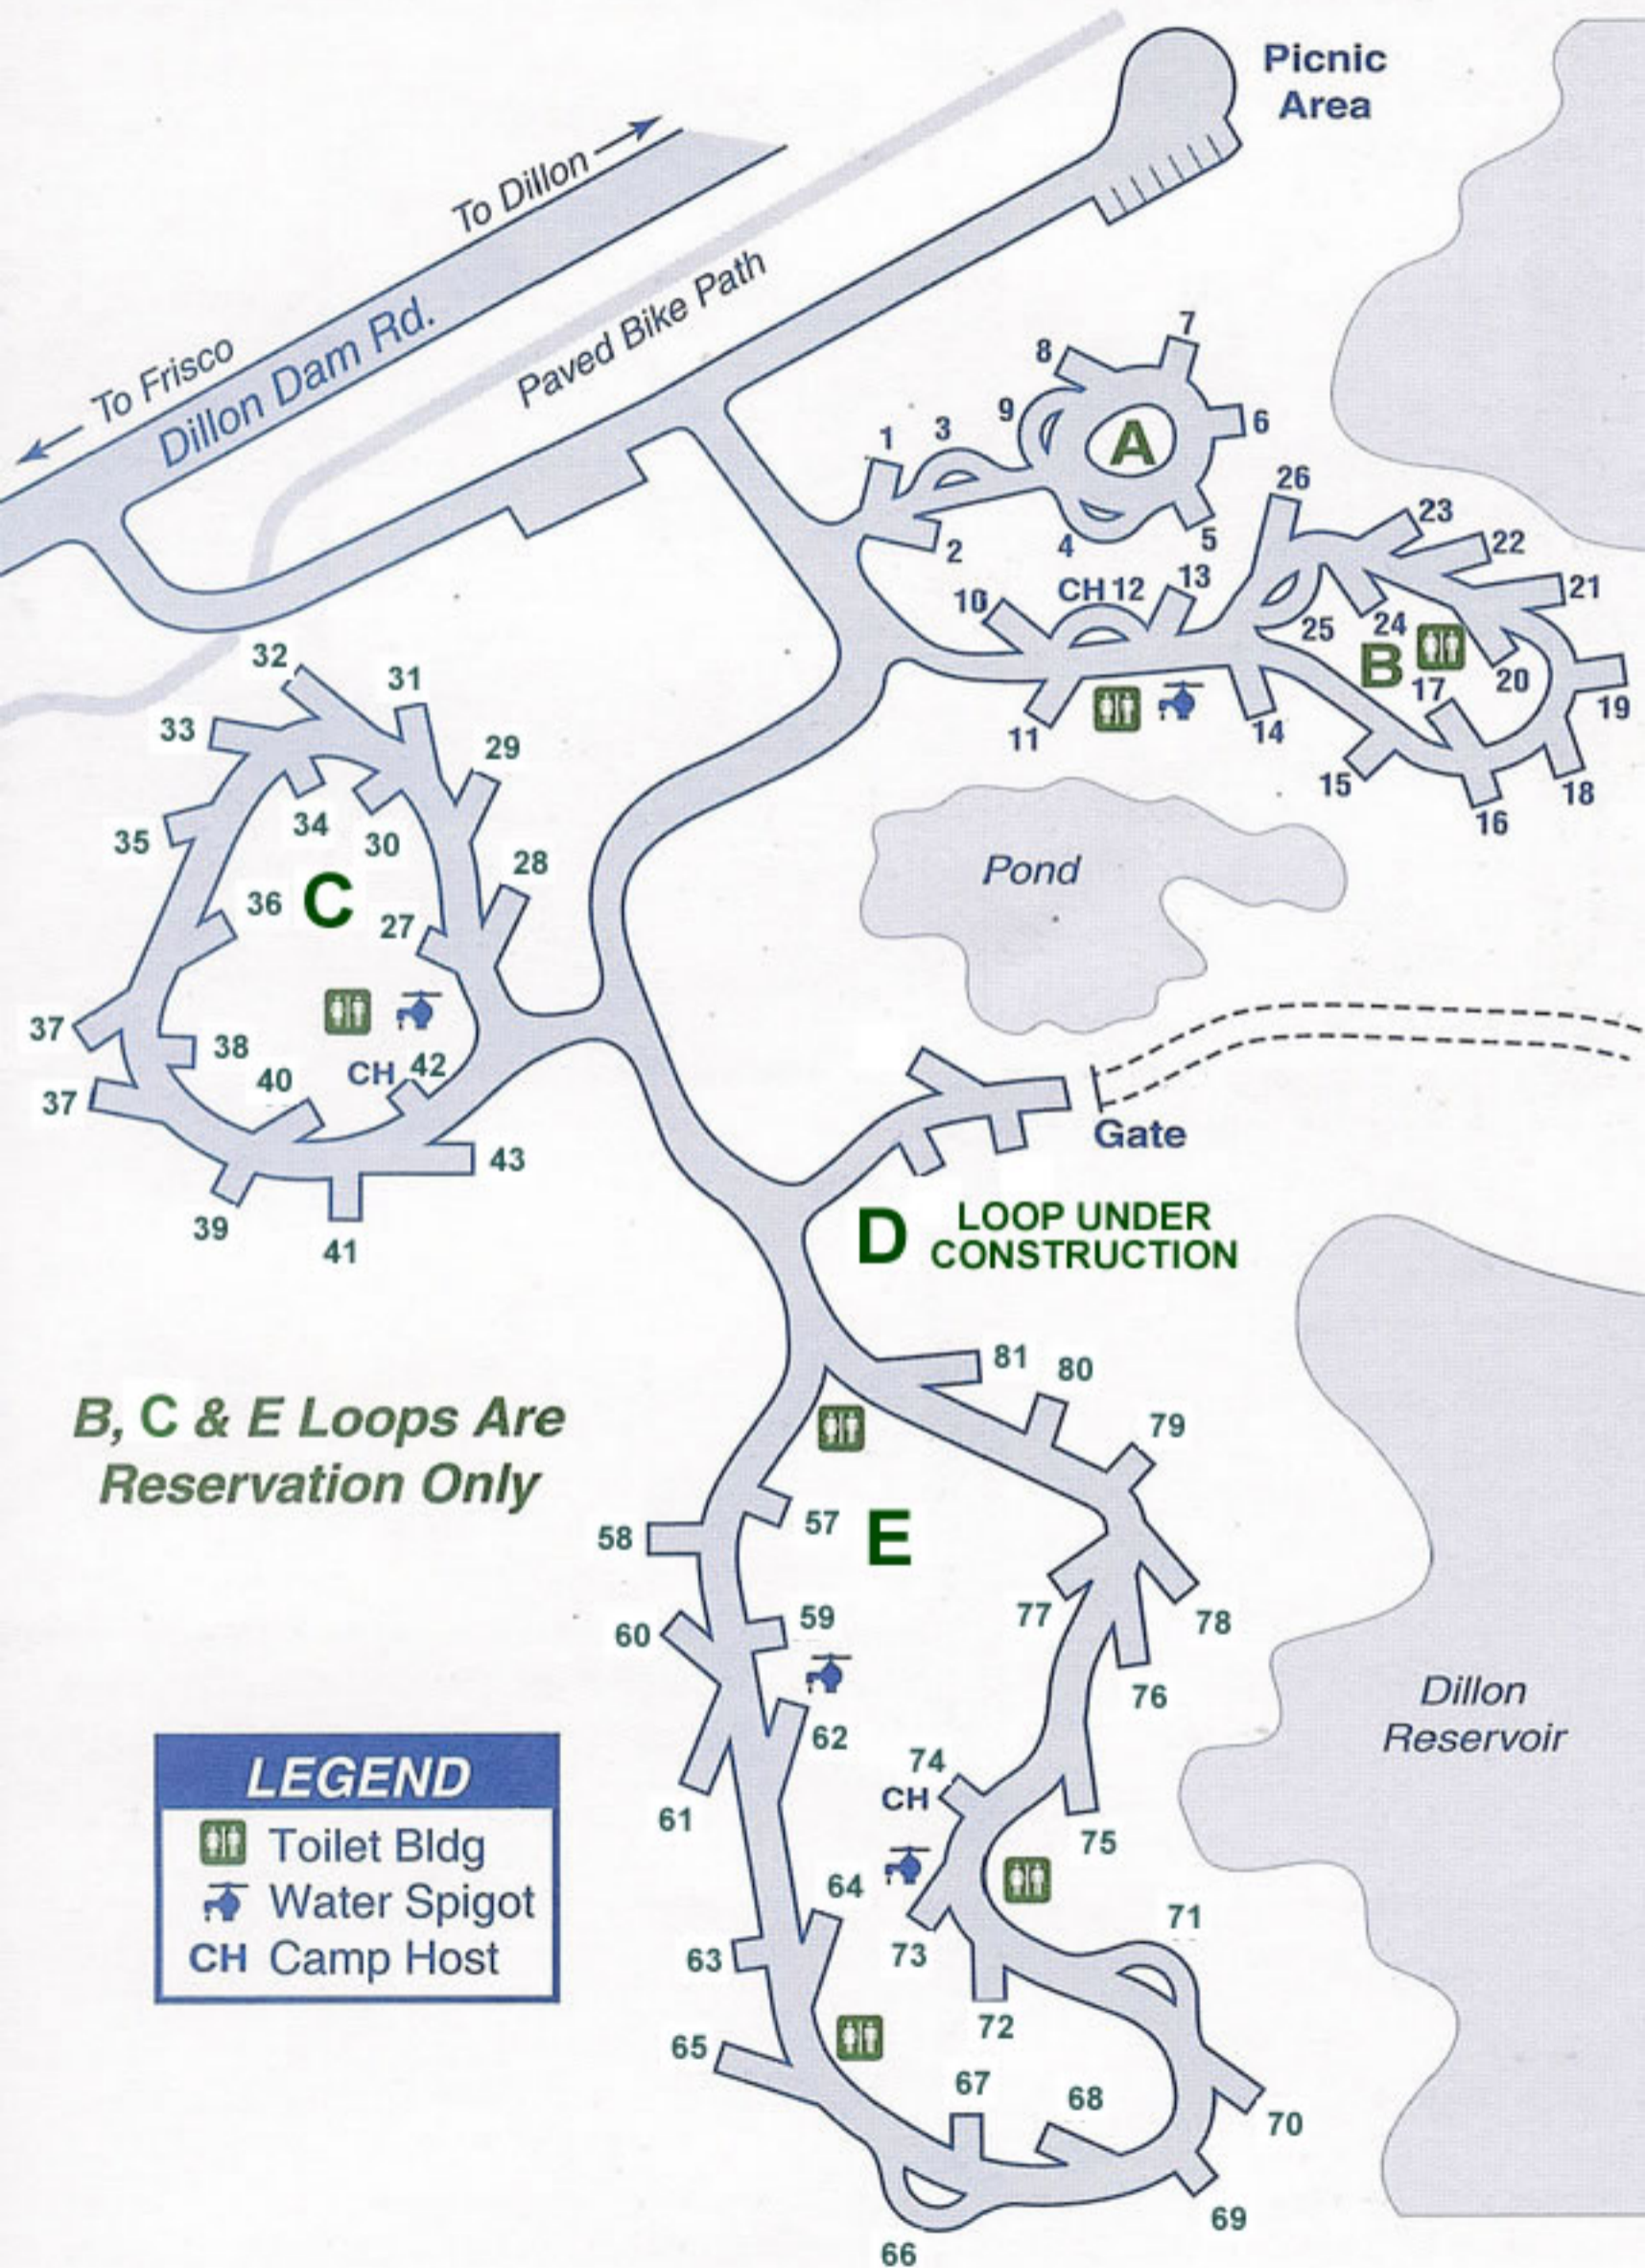

HEATON BAY CAMPGROUND

**B, C & E Loops Are
Reservation Only**

LEGEND

Toilet Bldg

Water Spigot

CH Camp Host